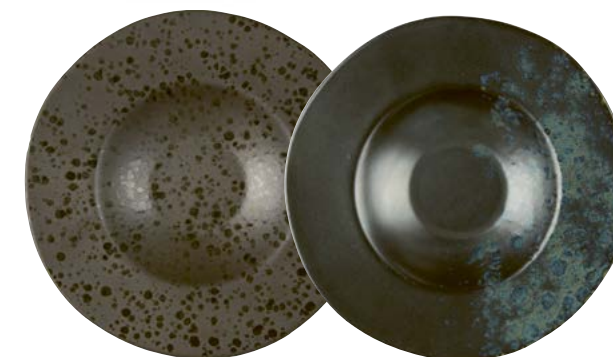

Pasta Bowl
with reactive dots
H 5,5cm | outer Ø 28,5cm | innen Ø 17cm
brown/rusty # **MA006285**
black/blue # **NB006285**