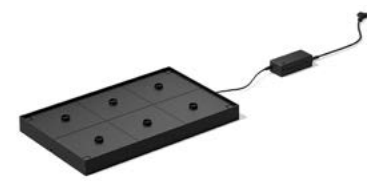

## accessories

Docking Station  
Charging Pad, Black  
# **03022**

Remote Control, Black  
# **03023**

Trolley, Black  
# **03024**

VOTIVES  
Candlelight

Glass Votive Smoke  
H 6,2cm | Ø 5,7cm | 6 / 48  
# 00993-GRY