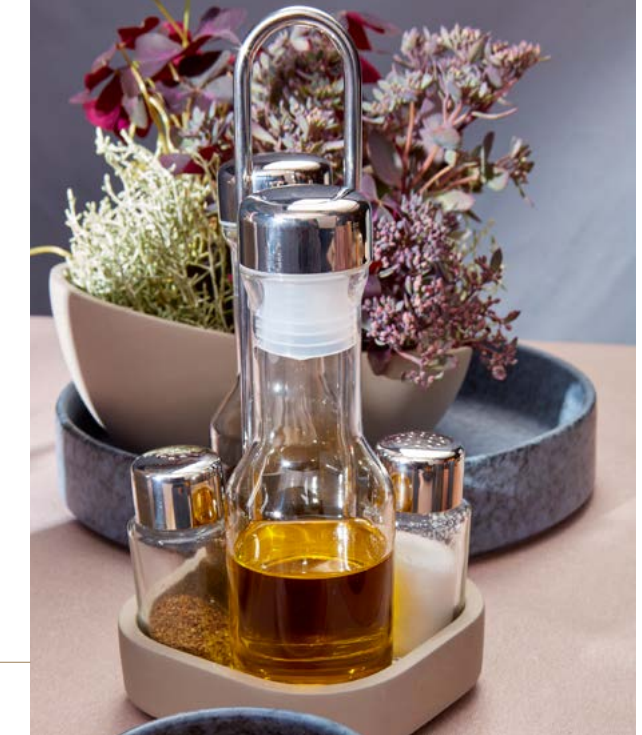

menage

Vinegar and oil menage ELEMENT
concrete Set consist of,- base
L 14cm | B 8cm | H 25cm
ASS40411